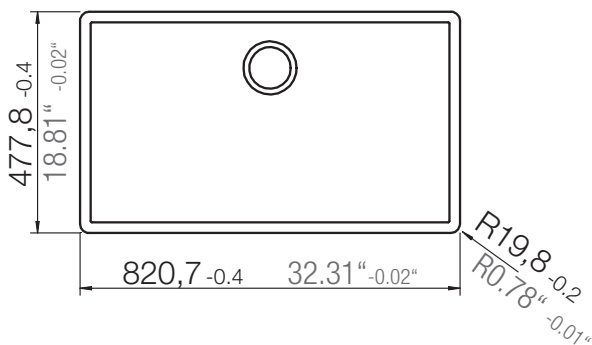

# CARBON N-100XL

Detail: Flächenbündig / flush-mount

---

Installation: Flächenbündig / flush-mount  
Ausschnitt / cut-out

---

MASSANGABEN / MEASUREMENTS IN MM / INCH