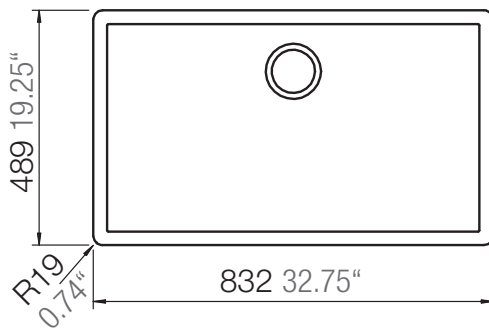

SCHOCK

CARBON N-100XL