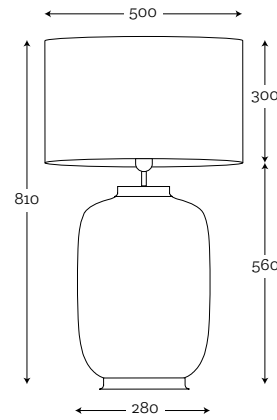

LAUT TABLE

62

Code: 29-0101A050

SHADE: A050
stone blue/white inside

Code: 29-0101A052

SHADE: A052
spirit gray/white inside