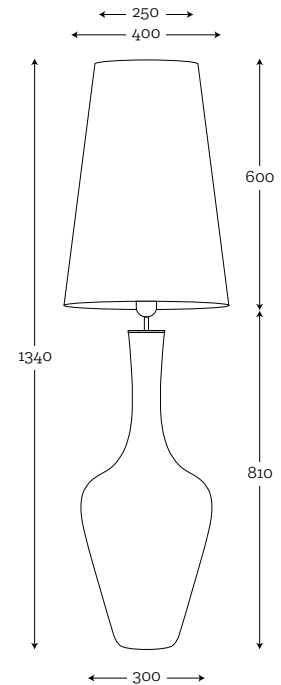

PANAY OPAL
STAINLESS STEEL

Code: 12-7141A036

SHADE:A036
black shade/white inside