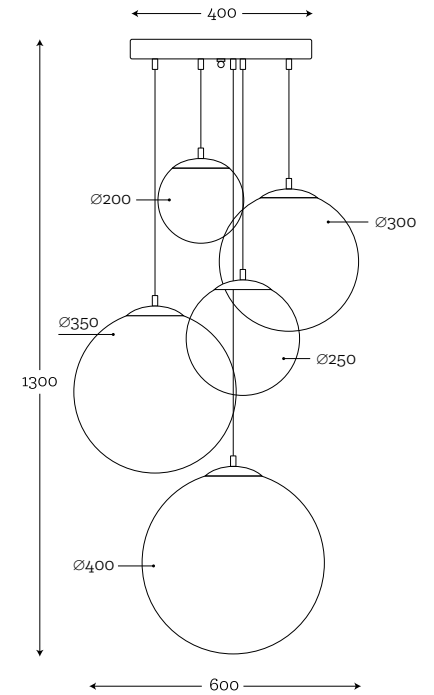

MUNA

24

**SET OF 5 GLASS BALLS
STAINLESS STEEL**

Code: 26-5001001

Material: hand-blown glass, stainless steel
Maximum bulb wattage: 40W, 5×E27

**SET OF 5 BALLS MIX LISTER
COPPER**

Code: 26-5324001

Material: hand-blown glass painted by hand,
2×transparent / 3×lister amber, copper
Maximum bulb wattage: 40W, 5×E27

**SET OF 5 GLASS BALLS MIX MATT
COPPER**

Code: 26-5814001

Material: hand-blown glass, 2×white matt /
3×transparent, copper
Maximum bulb wattage: 40W, 5×E27