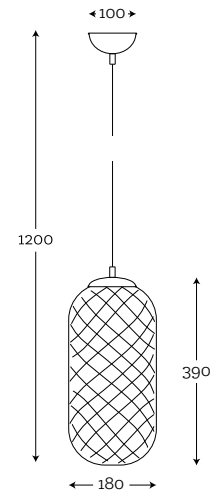

**GRAY LISTER OPTIC
BRASS**

Code: 35-1303001

**TRANSPARENT OPTIC
STAINLESS STEEL**

Code: 35-1201001

**SET OF 3 GRAY / TRANSPARENT / BROWN
OPTIC LISTER**

Code: 35-3822001

Material: hand-blown glass painted by hand, copper / brass / stainless steel
Maximum bulb wattage: 60W, 1×E27

SHADE DIMENSION:

diameter top: 22 cm
diameter bottom: 45 cm
height: 80 cm

MODEL:

A042: white shade / white inside

SHADE DIMENSION:

diameter top: 25 cm
diameter bottom: 40 cm
height: 60 cm

MODEL:

A036: black shade / white inside