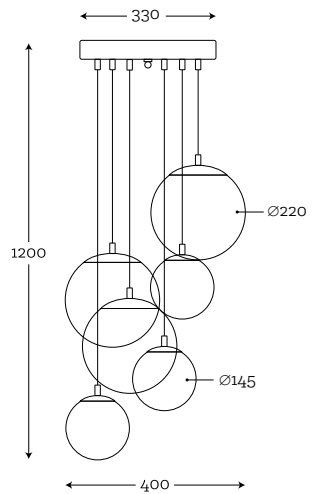

• PENDANT LAMPS •

**BACAN STICK
BRASS**