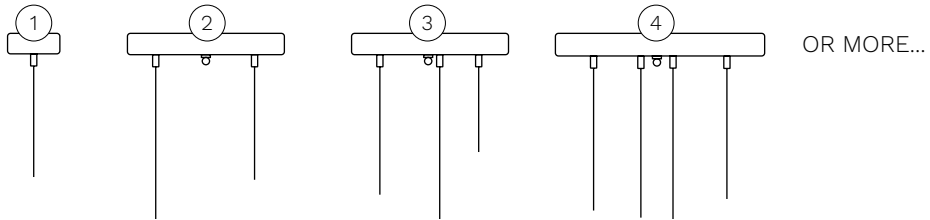

BLACK

GOLD

SILVER

WHITE

CABLE COLORS

MAKE YOUR OWN LAMP

1 CHOOSE THE NUMBER OF OVERHANGS

2 CHOOSE SHAPE HEADLINING AND 3 CABLE COLOR