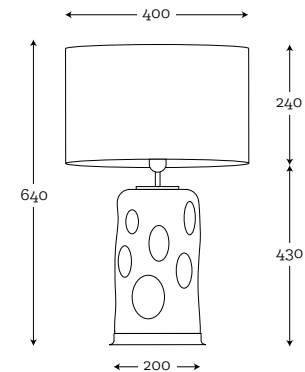

RUU TABLE

Code: 43-0003A062

SHADE: A062

aqua white-cream/white inside

Code: 43-0323A061

SHADE: A061

aqua olive green shade/brown inside

Code: 43-0M23A061

SHADE: A061

aqua olive green shade/brown inside

Code: 43-0M3A060

SHADE: A060

aqua gray shade/gray inside

Code: 43-0311A062

SHADE: A062

aqua white-cream/white inside

Code: 43-0302A060

SHADE: A060

aqua gray shade/gray inside

Code: 43-0M11A062

SHADE: A062

aqua white-cream/white inside