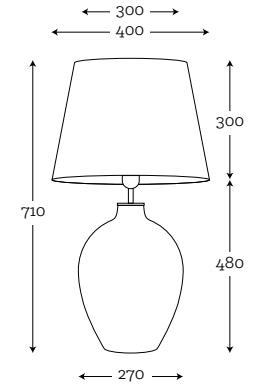

LUZON TOPAZ BRASS

Code: 06-3333A013

SHADE: A013

black shade/gold metallic inside