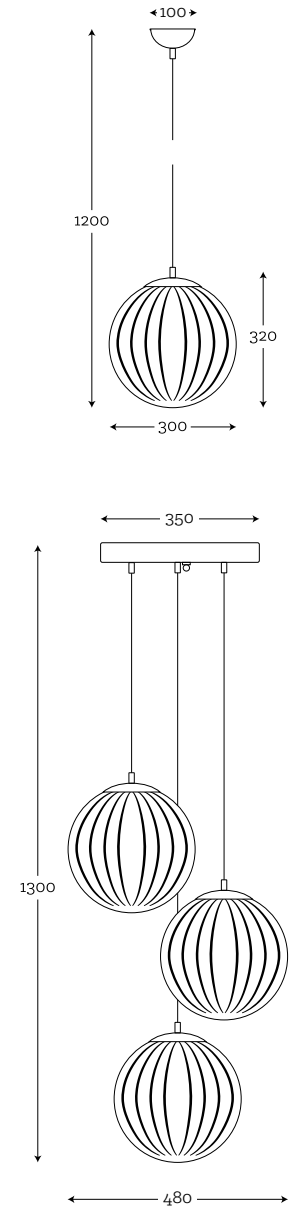

BLACK

GOLD

SILVER

WHITE

CABLE COLORS

MAKE YOUR OWN LAMP

1 CHOOSE THE NUMBER OF OVERHANGS

2 CHOOSE SHAPE HEADLINING AND 3 CABLE COLOR

Code: 23-1414001

OPTIC GRAY SET OF 3 COPPER

Code: 23-3414001

Material: hand-blown glass, color in glass mass, copper
Maximum bulb wattage: 40W, 1×E27

Material: hand-blown glass, color in glass mass, copper
Maximum bulb wattage: 40W, 3×E27