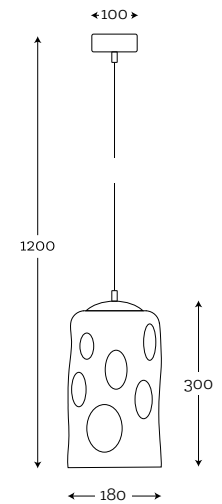

RUU

**RUU PEARL
STAINLESS STEEL**
Code: 43-1311001

**RUU TRANSPARENT
COPPER**
Code: 43-1004001

**RUU LISTER AMBER
BRASS**
Code: 43-1323001

**RUU LISTER GRAY
OLD BRASS**
Code: 43-1302001