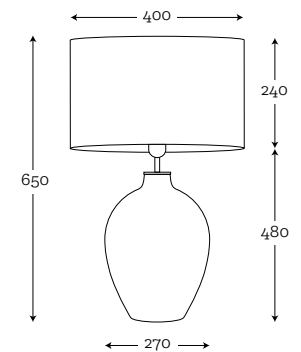

LUZON

Code: 06-3311A062

SHADE: A062

aqua white-cream/white inside

Code: 06-3351A14

SHADE: A014

cream shade/white inside

Code: 06-3301A043

SHADE: A043

light gray shade/white inside

Code: 06-3333A013

SHADE: A013

black shade/gold metallic inside

Code: 06-3341A040

SHADE: A040

black shade/silver metallic inside

Code: 06-3323A048

SHADE: A048

caicos orange/white inside