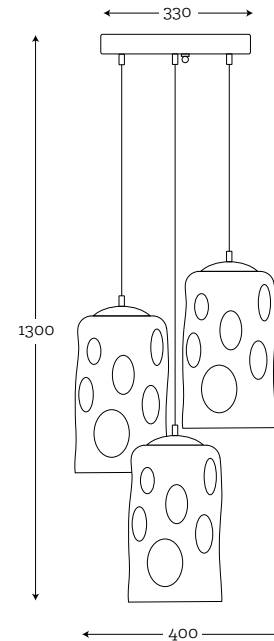

Material: hand-blown glass painted, stainless steel / copper / brass
Maximum bulb wattage: 60W, 1×E27

Material: hand-blown glass painted by hand, stainless steel / copper / brass / old brass
Maximum bulb wattage: 60W, 3×E27