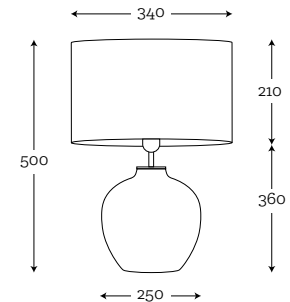

TIMOR

Code: 10-2301A051

SHADE: A051
stone blue/white inside

Code: 10-2333A023

SHADE: A023
cream shade/white inside

Code: 10-2341A044

SHADE: A044
light gray shade/white inside

Code: 10-2311A039

SHADE: A039
black shade/silver metallic inside

Code: 10-2323A022

SHADE: A022
black shade/gold metallic inside

Code: 10-2351A074

SHADE: A074
wood walnut