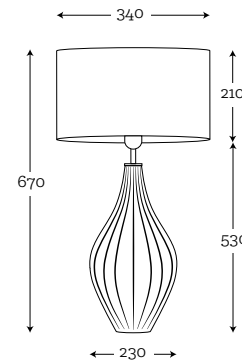

BORNEO

Code: 08-4201A053

SHADE: A053
wood oak

Code: 08-4211A033

SHADE: A033
gray shade/white inside

Code: 08-4231A033

SHADE: A033
gray shade/white inside

Code: 08-4221A037

SHADE: A037
terra beige shade/white inside