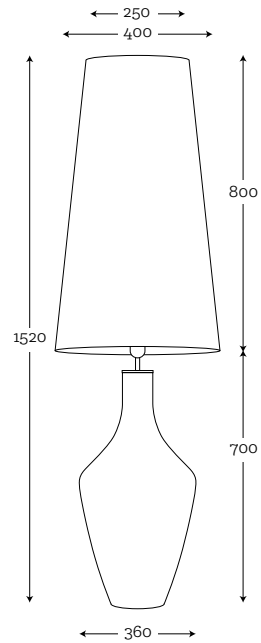

• FLOOR LAMPS •

CEYLON

**CEYLON L TRANSPARENT
STAINLESS STEEL**

Code: 02-7100A042

SHADE: A042
white shade/white inside