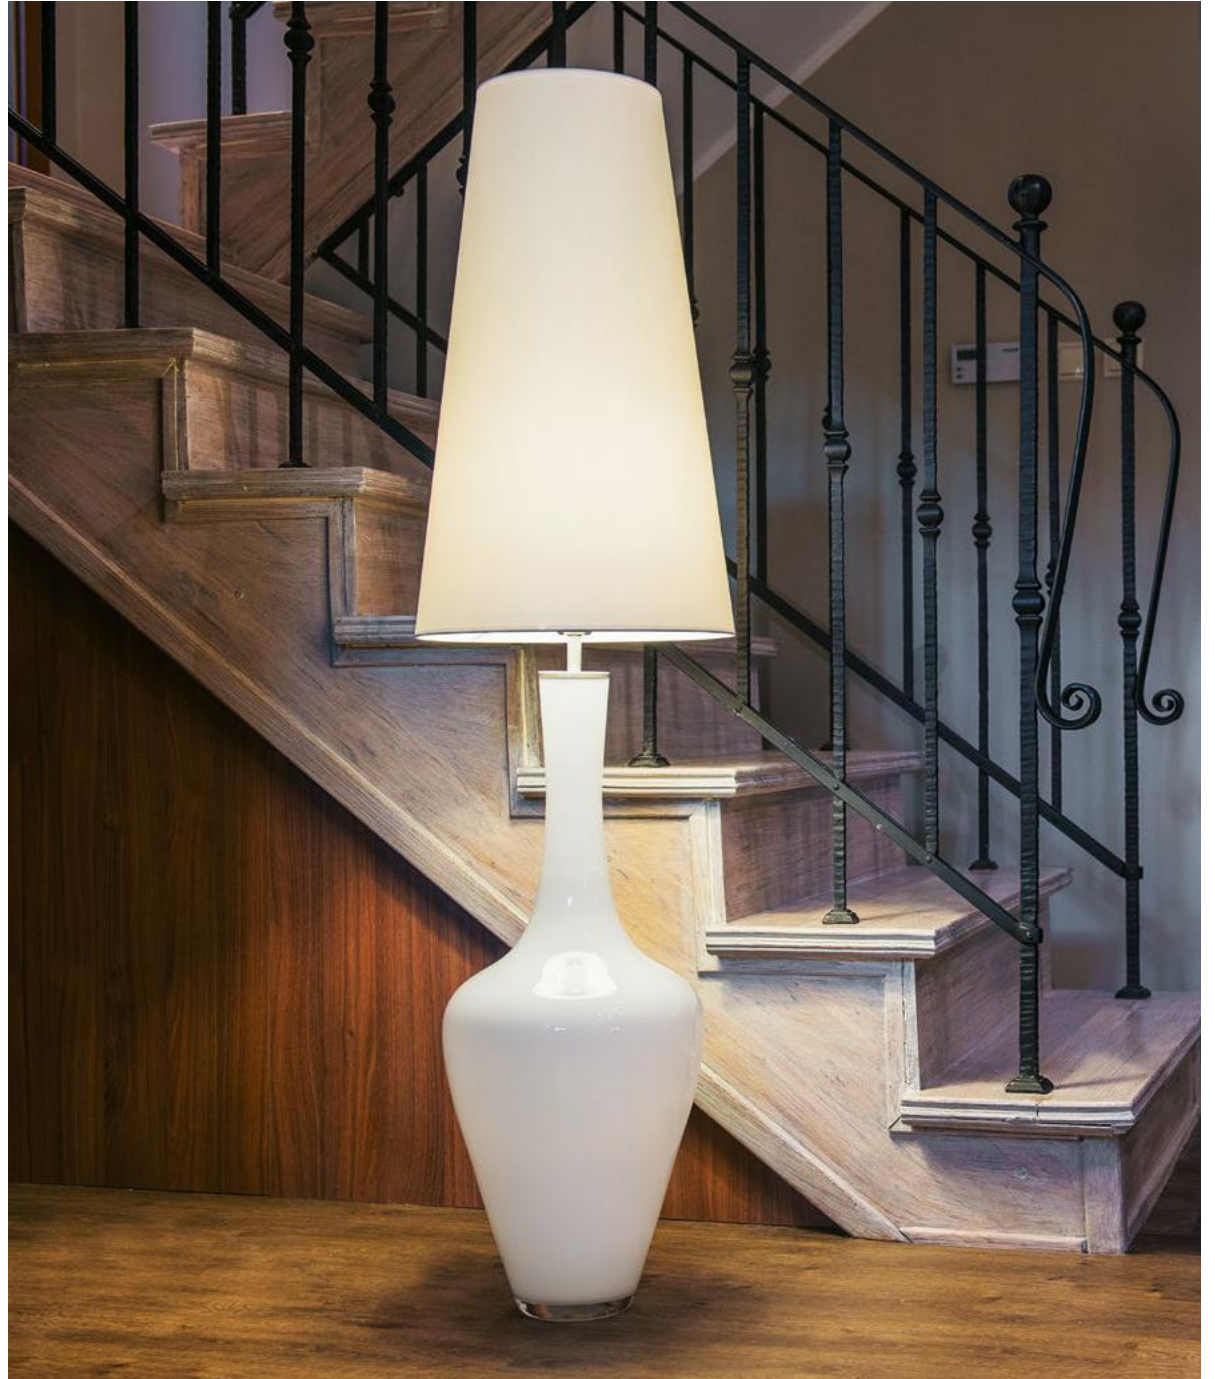

Code: 12-7141A035

SHADE:A035
white shade/white inside

PANAY OPAL
STAINLESS STEEL

Code: 12-7141A036

SHADE:A036
black shade/white inside

RUU TABLE

**RUU TABLE TRANSPARENT
BRASS**

Code: 43-0003A062