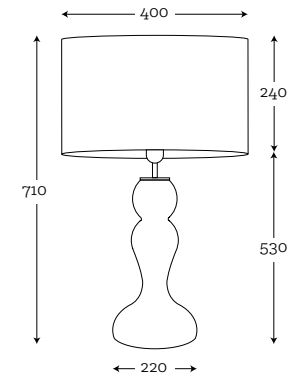

Code: 11-4012A012

SHADE: A012

black shade/gold matt inside