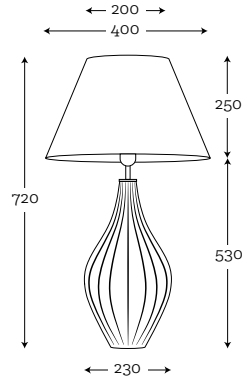

**BORNEO PURPLE
STAINLESS STEEL**