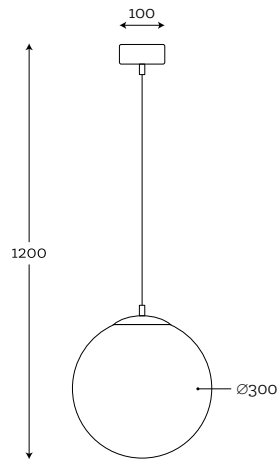

• PENDANT LAMPS •

26

**LISTER AMBER
COPPER**

Code: 26-1324001

Material: hand-blown glass
painted by hand, copper
Maximum bulb wattage: 40W, 1×E27