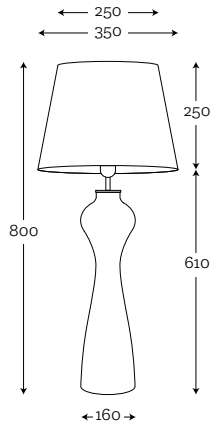

• TABLE LAMPS •