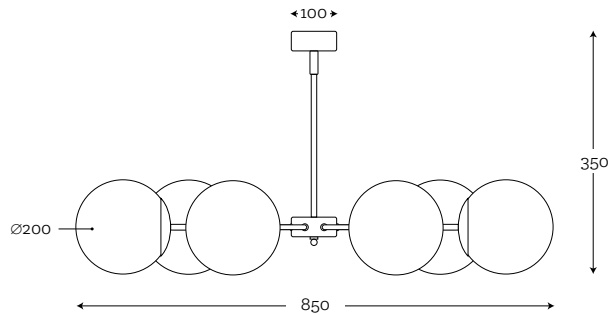

**SET OF 6 GLASS BALLS LISTER
BRASS**

Code: 26-6323M19

Material: hand-blown glass painted by hand, brass
Maximum bulb wattage: 40W, 6×E27