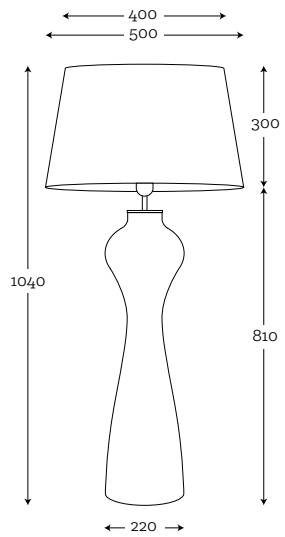

• TABLE LAMPS •