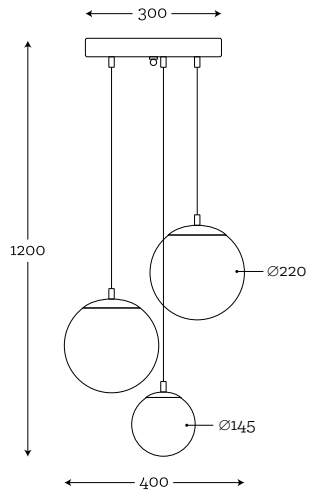

• PENDANT LAMPS •

**BACAN STICK
BRASS**