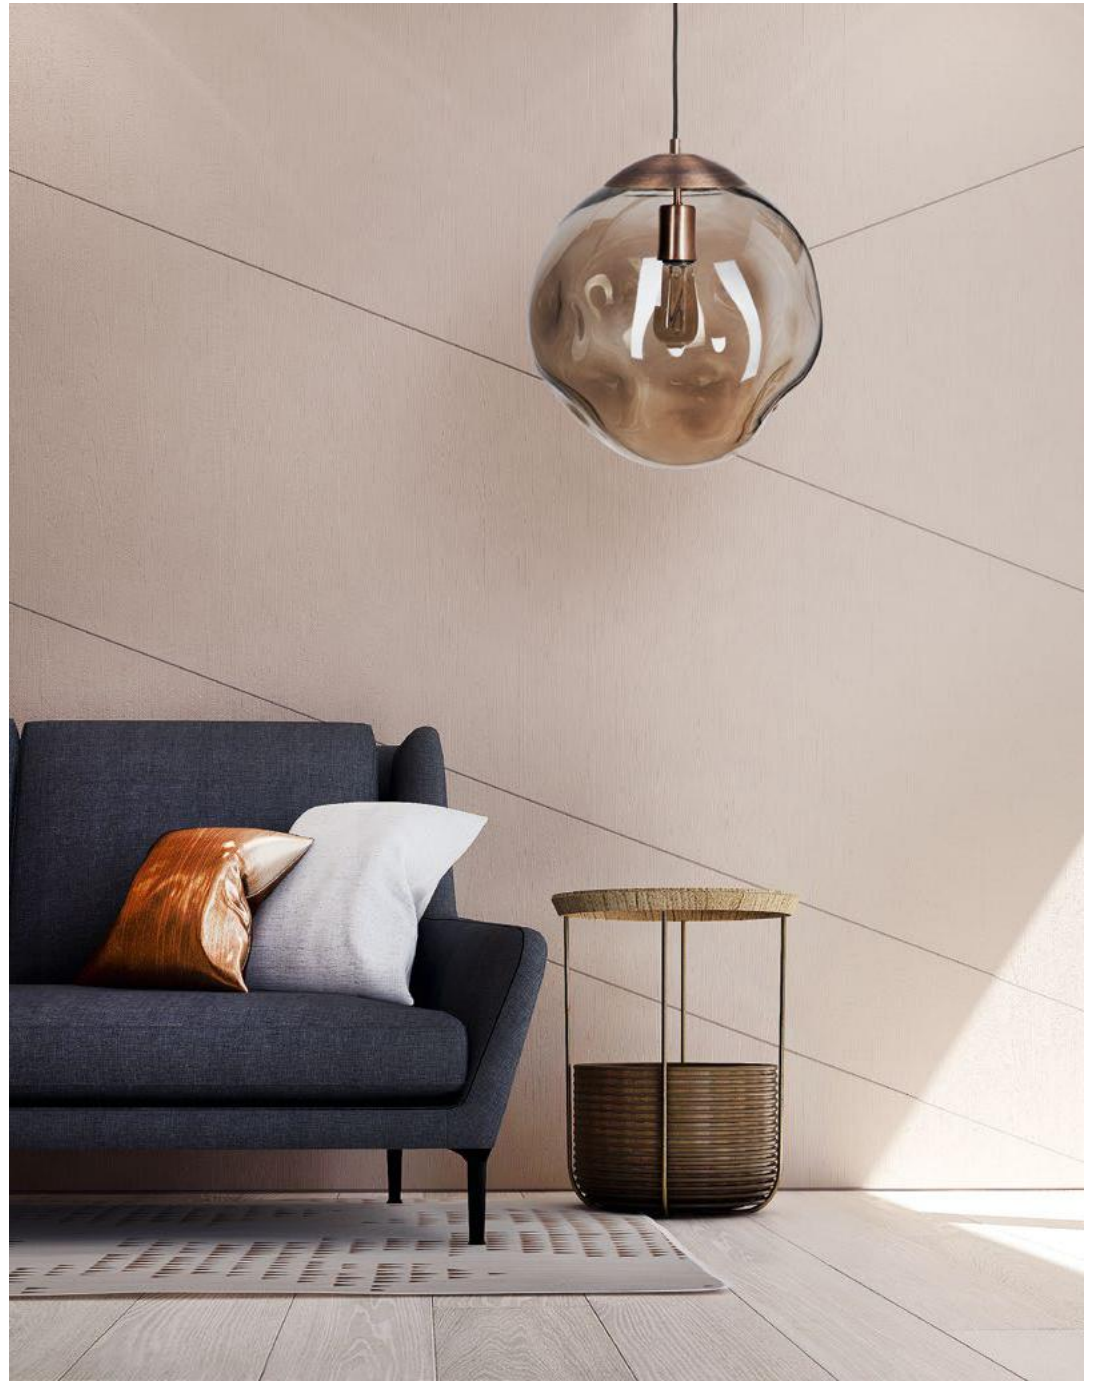

**LISTER GRAY
OLD BRASS**
Code: 44-1302001

**LISTER AMBER
BRASS**
Code: 44-1323001

**TRANSPARENT
COPPER**
Code: 44-1004001

**LISTER PEARL
STAINLESS STEEL**
Code: 44-1311001

• PENDANT LAMPS •

MUNA

24

**SET OF 5 GLASS BALLS
STAINLESS STEEL**