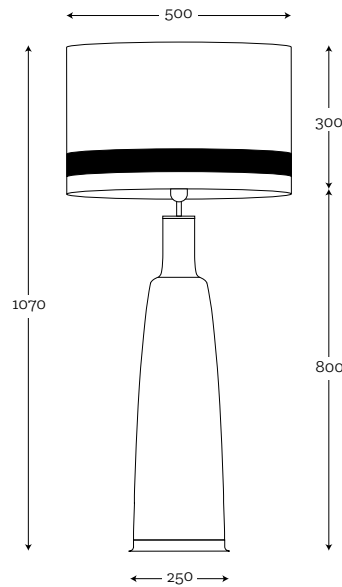

• TABLE LAMPS •

KING

KING AMBER BRASS

Code: 24-2423A059

SHADE: A059

black shade/gold metallic inside