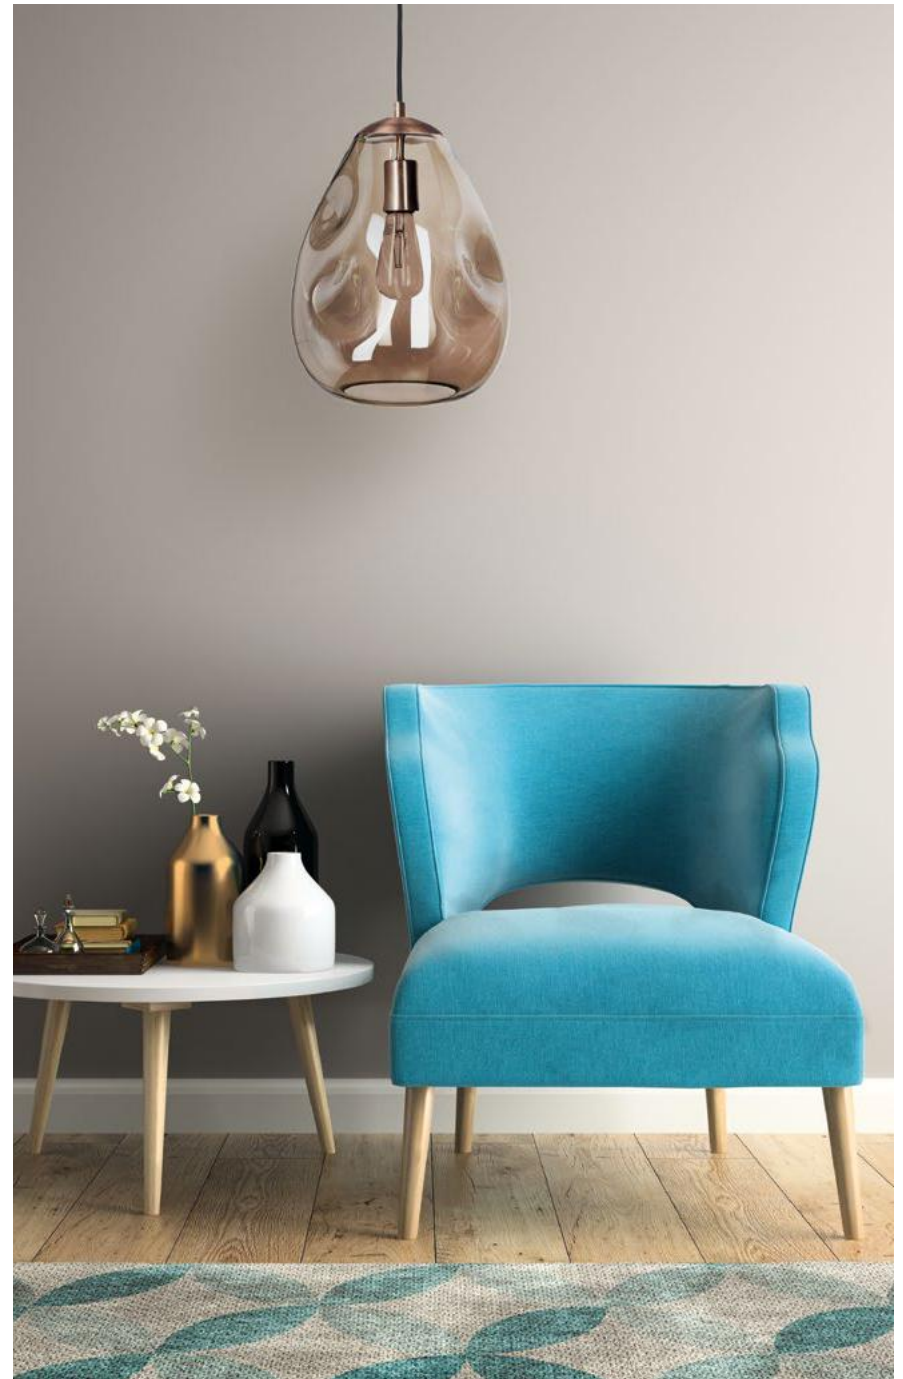

• PENDANT LAMPS •

STORM SET OF 3 M19
GOLD / INOX / COPPER
BLACK CANOPY
Code: 46-3MOM001