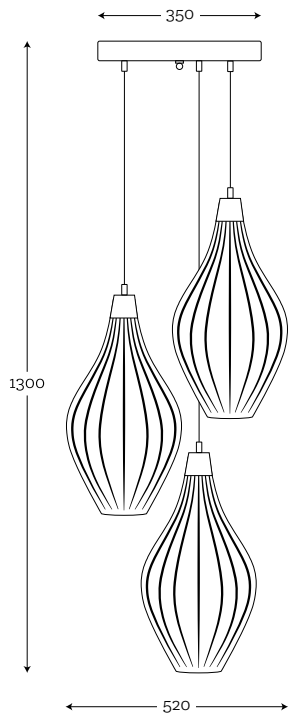

• PENDANT LAMPS •