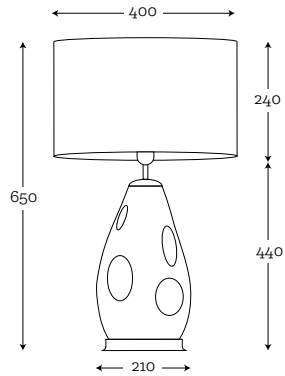

**STORM L TABLE M19 GOLD
BRASS**

Code: 46-0M23A061

SHADE: A061

aqua green olive shade/brown inside