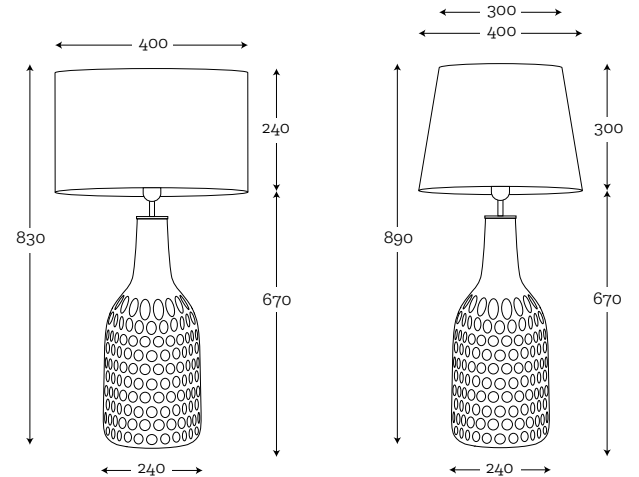

Code: 01-5032A012

SHADE: A012

black shade/gold matt inside