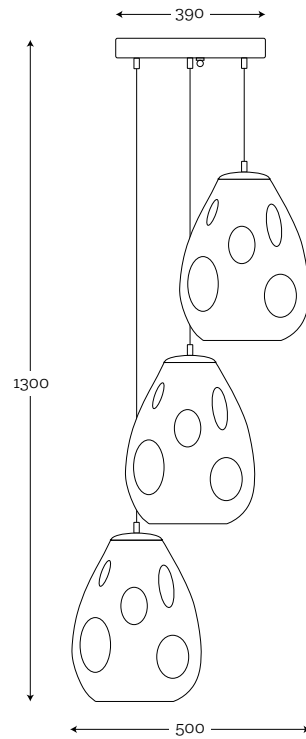

• PENDANT LAMPS •

STORM SET OF 3 M19
GOLD / INOX / COPPER
BLACK CANOPY
Code: 46-3MOM001