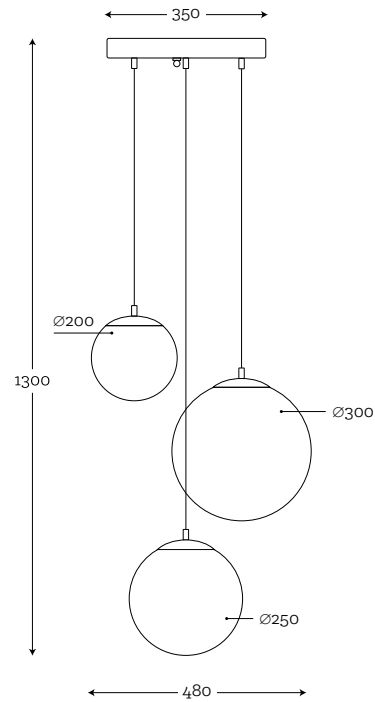

**SET OF 3 GLASS BALLS
MIX TRANSPARENT AND LISTER
COPPER**

Code: 26-3714001

Material: hand-blown glass
painted by hand, copper
Maximum bulb wattage: 40W, 3×E27