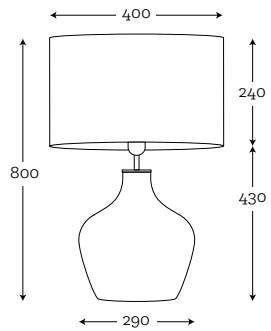

• TABLE LAMPS •