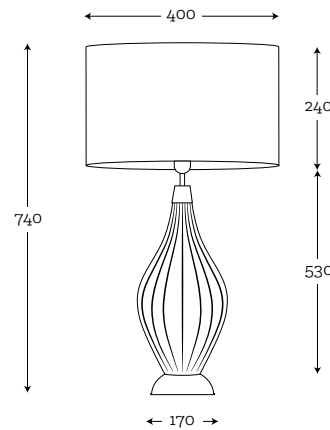

**SAVAII TABLE LAMP OLIVE
BRASS**