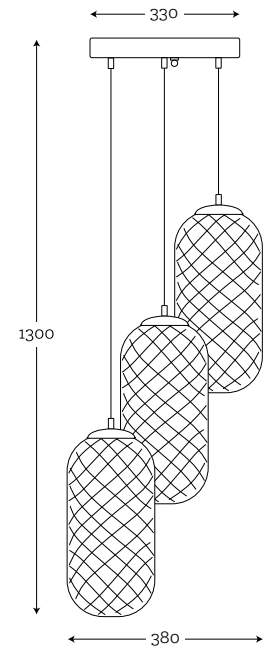

**GRAY LISTER OPTIC
BRASS**

Code: 35-1303001

**TRANSPARENT OPTIC
STAINLESS STEEL**

Code: 35-1201001

**SET OF 3 GRAY / TRANSPARENT / BROWN
OPTIC LISTER**

Code: 35-3822001

Material: hand-blown glass painted by hand, copper / brass / stainless steel
Maximum bulb wattage: 60W, 1×E27