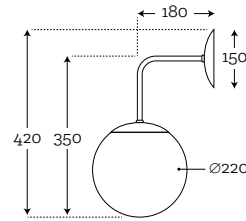

Material: hand-blown glass,
color in glass mass, brass
Maximum bulb wattage: 25W - 8×E14

BACAN REISCO WALL

Code: 36-1233001

Code: 36-1243001

Code: 36-1251001

Code: 36-1273001

Material: hand-blown glass,
color in glass mass, brass
Maximum bulb wattage: 40W - 1×E27