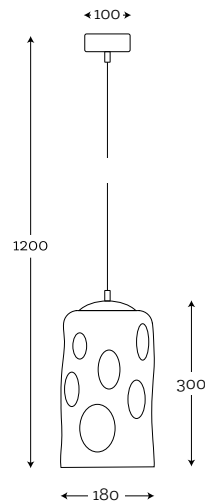

**RUU SET OF 3
LISTER PEARL / LISTER GRAY /
LISTER AMBER
STAINLESS STEEL**

Code: 43-3801001