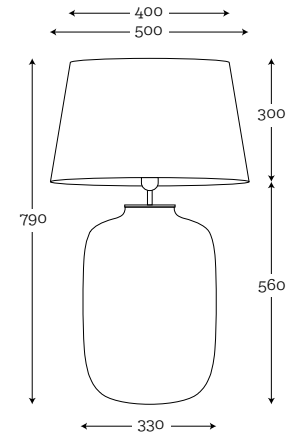

MUNA TABLE

MUNA TABLE SQUARE 1/25
TRANSP.MATT
BRASS
Code: 26-0233005

MUNA TABLE SQUARE 1/25
BRASS
Code: 26-0003005

MUNA TABLE SQUARE 1/25
LISTER AMBER
BRASS
Code: 26-0323005

PANAY

PANAY OPAL
STAINLESS STEEL