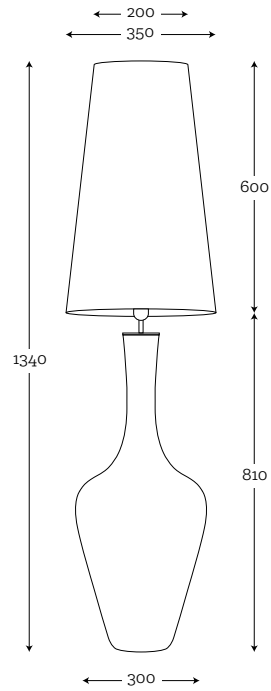

MUNA TABLE

MUNA TABLE SQUARE 1/25
TRANSP.MATT
BRASS
Code: 26-0233005

MUNA TABLE SQUARE 1/25
BRASS
Code: 26-0003005

MUNA TABLE SQUARE 1/25
LISTER AMBER
BRASS
Code: 26-0323005

PANAY

PANAY OPAL
STAINLESS STEEL