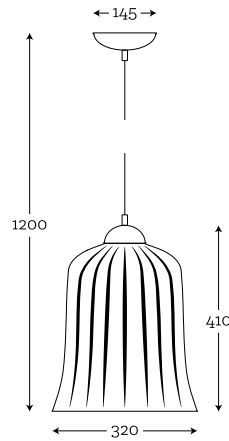

SAMMAR

**TRANSPARENT OPTIC
OLD BRASS**

Code: 22-122001

Material: hand-blown glass, old brass
Maximum bulb wattage: 60W, 1×E27