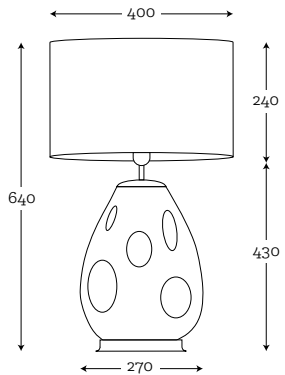

aqua green olive shade/brown inside

**STORM L TABLE M19
COPPER**

Code: 46-0M34A60

SHADE: A060

aqua gray shade/gray inside

TIMOR

TIMOR GRAY
STAINLESS STEEL

Code: 10-2301A051