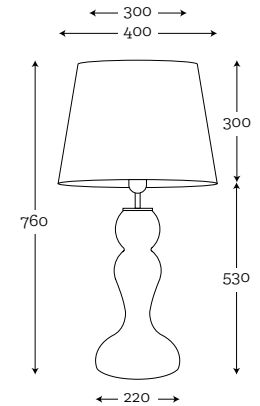

**FLORES DARK BLUE MARBLE SHINY
STAINLESS STEEL**

Code: 11-4501A060

SHADE: A060

aqua gray shade/gray inside