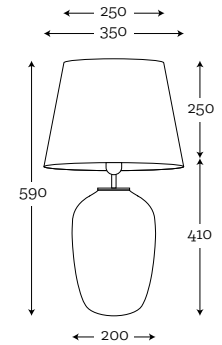

MAUI L BLUR
STAINLESS STEEL

Code: 13-4061A011

SHADE: A011
black shade/silver matt inside