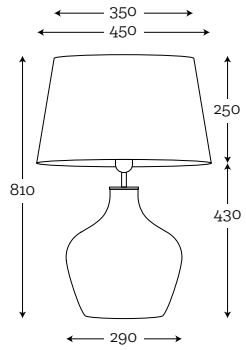

• TABLE LAMPS •