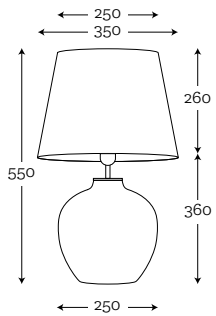

TIMOR AMBER
BRASS

Code: 10-2323A022

SHADE: A022
black shade/gold metallic inside