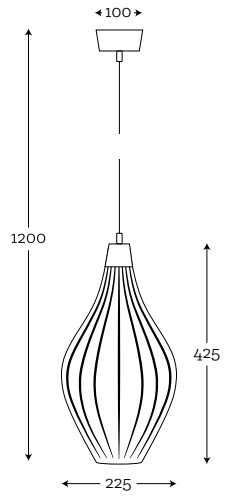

• PENDANT LAMPS •