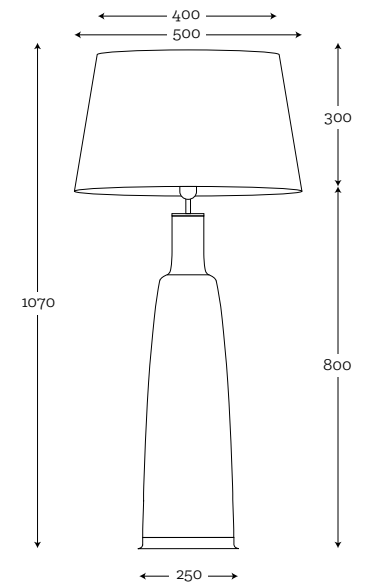

KING AMBER BRASS

Code: 24-2423A038

SHADE: A038

cream shade/white inside