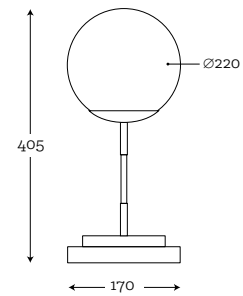

• TABLE LAMPS •

BACAN TABLE

BACAN TABLE
BRASS

Code: 27-T233000