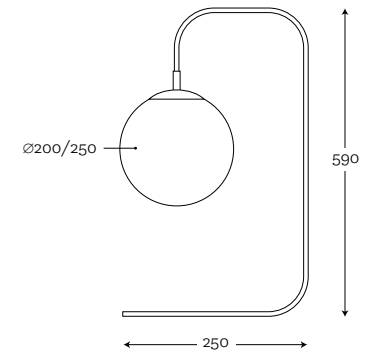

MUNA TABLE

MUNA TABLE SQUARE 1/25
TRANSP.MATT
BRASS
Code: 26-0233005

MUNA TABLE SQUARE 1/25
BRASS
Code: 26-0003005

MUNA TABLE SQUARE 1/25
LISTER AMBER
BRASS
Code: 26-0323005

PANAY

PANAY OPAL
STAINLESS STEEL