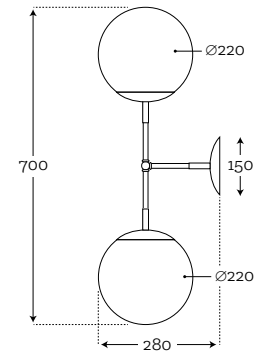

Material: hand-blown glass,
color in glass mass, brass
Maximum bulb wattage: 40W - 2×E27