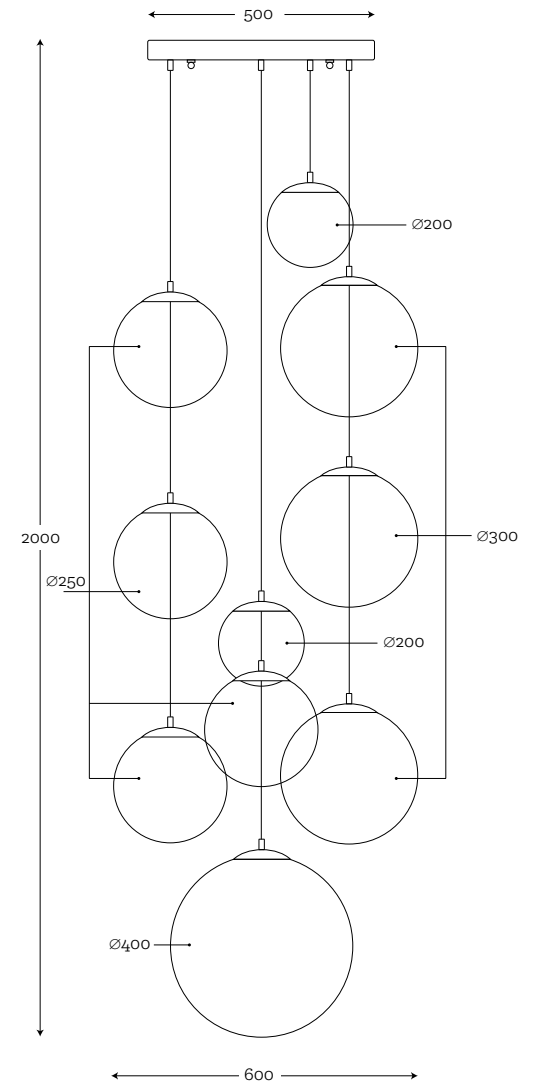

**SET OF 5 GLASS BALLS MIX MATT
COPPER**

Code: 26-5814001

Material: hand-blown glass, 2×white matt /
3×transparent, copper
Maximum bulb wattage: 40W, 5×E27

• PENDANT LAMPS •

• PENDANT LAMPS •

26

**LISTER AMBER
COPPER**

Code: 26-1324001

Material: hand-blown glass
painted by hand, copper
Maximum bulb wattage: 40W, 1×E27

**SET OF 3 GLASS BALLS
MIX TRANSPARENT AND LISTER
COPPER**

Code: 26-3714001

Material: hand-blown glass
painted by hand, copper
Maximum bulb wattage: 40W, 3×E27