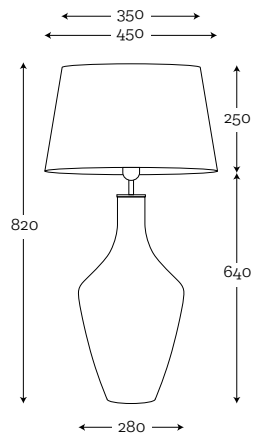

CEYLON S GRAY
STAINLESS STEEL