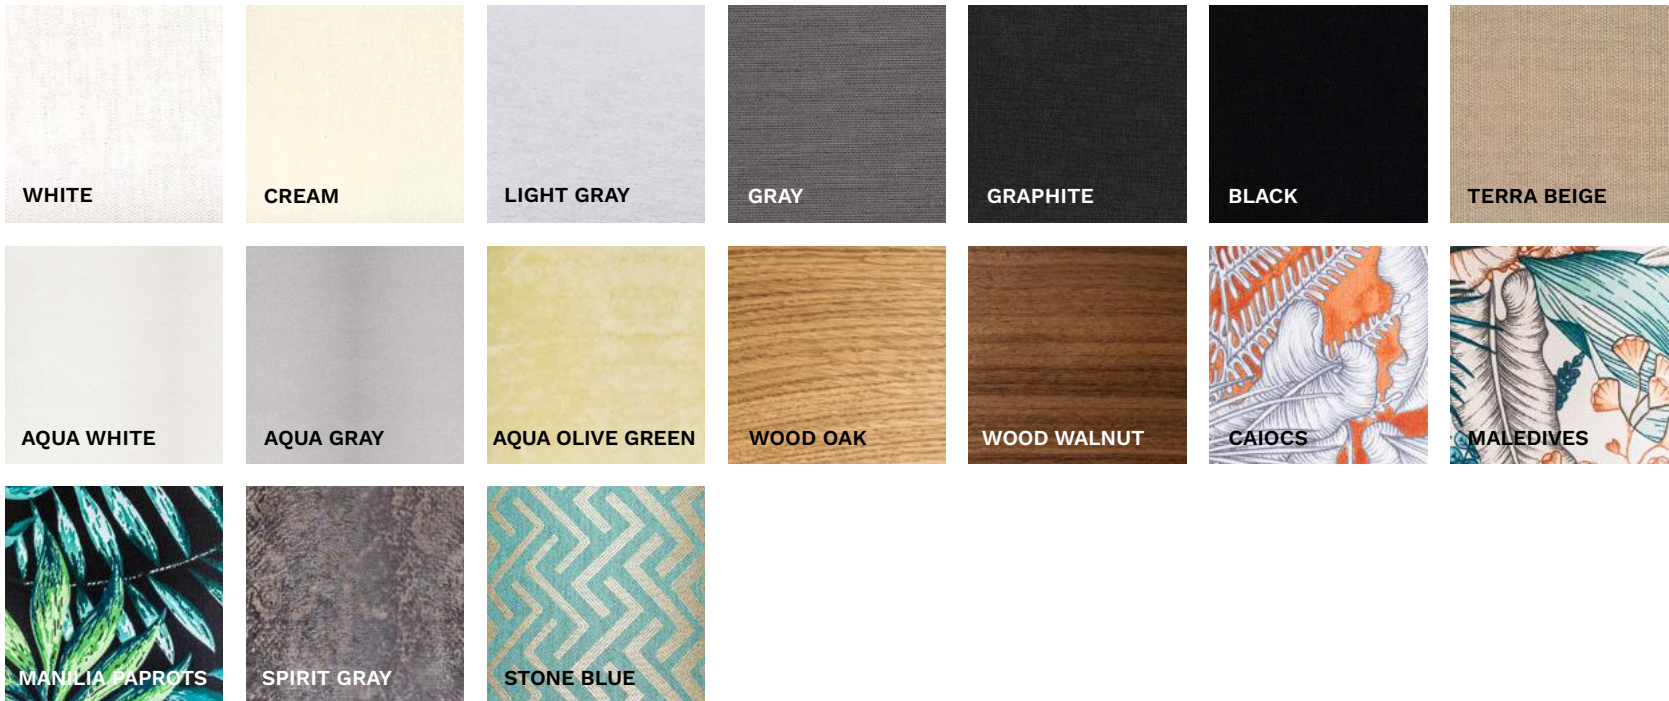

SHADES COLORS

The shades have different colors inside and outside. Please find our offer below.

INSIDE

OUTSIDE