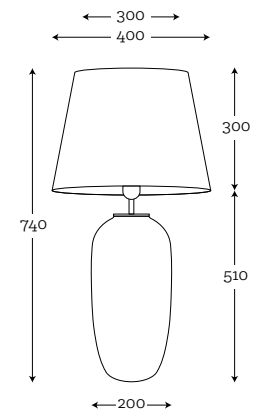

MAUI

Code: 13-3061A020

SHADE: A020
black shade/silver matt inside

Code: 13-3061A044

SHADE: A044
light gray shade/white inside

Code: 13-4061A011

SHADE: A011
black shade/silver matt inside

Code: 13-4061A043

SHADE: A043
light gray shade/white inside