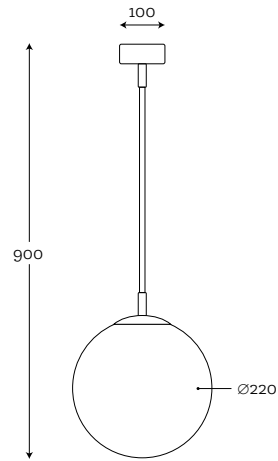

• PENDANT LAMPS •

**BACAN STICK
BRASS**