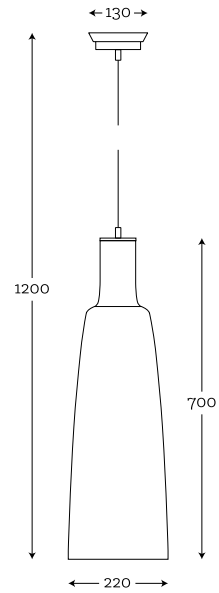

Material: hand-blown glass painted by hand, old brass
Maximum bulb wattage: 60W, 3×E27

• PENDANT LAMPS •

17

KING

18

AMBER BRASS

Code: 24-1423001

Material: hand-blown glass, color in glass mass, brass
Maximum bulb wattage: 60W, 1×E27

SHADE DIMENSION:

diameter top: 20 cm
diameter bottom: 40 cm
height: 25 cm

MODELS:

A033: gray shade/white inside
A037: terra beige shade / white inside

SHADE DIMENSION:

diameter top: 35 cm
diameter bottom: 45 cm
height: 25 cm

SHADE DIMENSION:

diameter top: 22 cm
diameter bottom: 45 cm
height: 80 cm

MODEL:

A042: white shade / white inside

SHADE DIMENSION:

diameter top: 25 cm
diameter bottom: 40 cm
height: 60 cm

MODEL:

A036: black shade / white inside