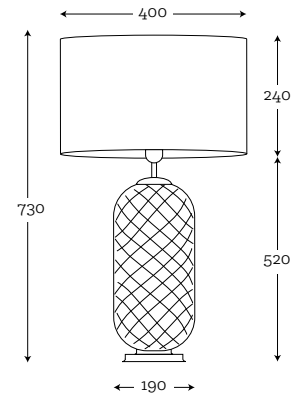

**CHLOE TABLE LAMP
TRANSPARENT BRASS**