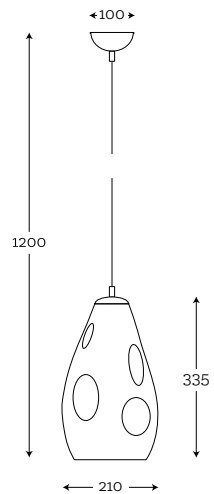

• PENDANT LAMPS •

STORM SET OF 3 M19
GOLD / INOX / COPPER
BLACK CANOPY
Code: 46-3MOM001