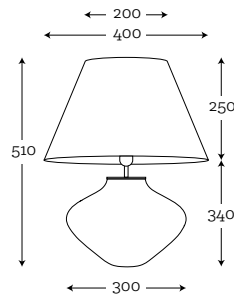

BALI

Code: 07-2001A037

SHADE: A037

terra beige shade/white inside

Code: 07-2001A033

SHADE: A033

gray shade/white inside