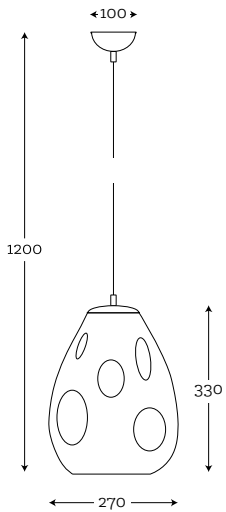

• PENDANT LAMPS •

STORM SET OF 3 M19
GOLD / INOX / COPPER
BLACK CANOPY
Code: 46-3MOM001