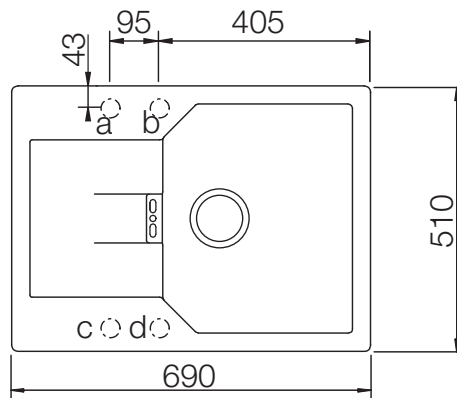

MANHATTAN D-100S

MEASUREMENTS IN MILLIMETRE

For installation from top

For undermount installation

For installation from top

For undermount installation
