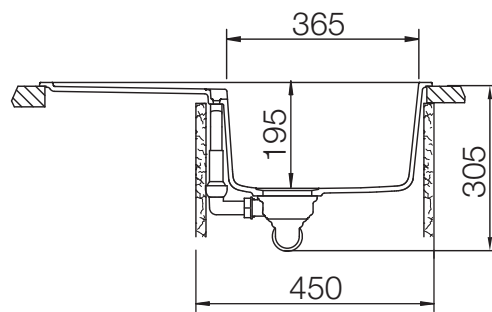

MANHATTAN D-100S

MEASUREMENTS IN MILLIMETRE

For installation from top

For undermount installation

For installation from top

For undermount installation
